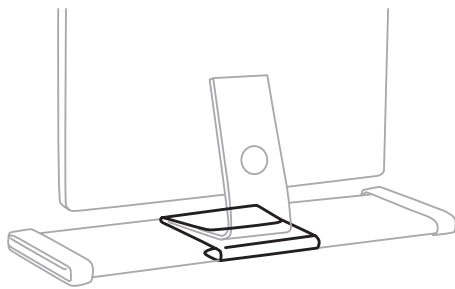

Dimensions
Weight

L 7.75" x W 9" x H 1"
2.5 lbs.

IMAC BRACKET

Keeping Your Screen Stable

Keep your monitor in place simply and securely with this handy bent steel bracket.

Works with iMac computers, Thunderbolt and Cinema displays.

FEATURES

- Simply secures monitor in place
- Slides on to top edge of Locus Desk or back edge of Stay Flat Shelf
- Designed in Rhode Island

MATERIALS

Powder-coated bent steel

SHIPPING DETAILS

Ships fully assembled.

Box is L 10" x W 8" x H 2", weight is 3 lbs.

WORK WITH

- Stay Flat Shelf or Locus Desk top
- Suitable for iMac computers, Thunderbolt and Cinema displays