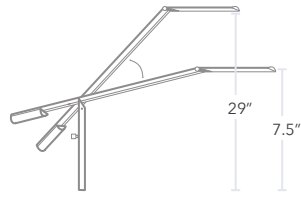

Dimensions  
Weight

L 26" x W 14" x H 3.5"  
3 lbs.

## WORKS WITH

- Focal Upright Locus Seat
- Complement to any standing desk

Dimensions  
Weight

L 32" x W 1.25" x H 7.5-29"  
6 lbs.