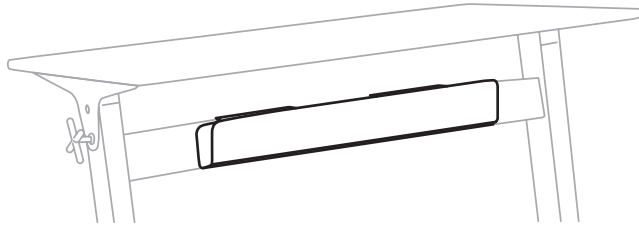

### FEATURES

- Simply secures monitor in place
- Slides on to top edge of Locus Desk or back edge of Stay Flat Shelf
- Designed in Rhode Island

### WORK WITH

- Stay Flat Shelf or Locus Desk top
- Suitable for iMac computers, Thunderbolt and Cinema displays

Dimensions  
Weight

L 4" x W 6" x H 27"  
5 lbs.