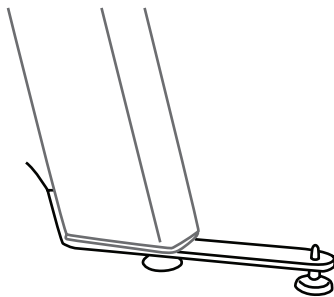

Dimensions
Weight

L 11.7" x W 1.5" x H 3.7"
2.9 lbs.

DESK STABILIZERS

Keeps The Sphere Desk Stable with Multiple Monitors

Using more than three monitors? Then you are in need of desk stabilizers. These discrete stabilizing feet attach to your desk frame, increasing its footprint to prevent the dreaded desk tip.

FEATURES

- Engineered to prevent desks loaded with extra weight from tipping forward
- Sleek, L-shape design works seamlessly with any Focal desk, easily attaching to the base of the lower K-Leg
- Recommended for users loading their desk with more than 45 lbs. weight

MATERIALS

Cold rolled steel.

SHIPPING DETAILS

Ships fully assembled.

Box is L 12.75" x W 9.5" x H 2.25", weight is 3.75 lbs.

WORKS WITH

- Works with both the Locus Desk and Sphere Desk