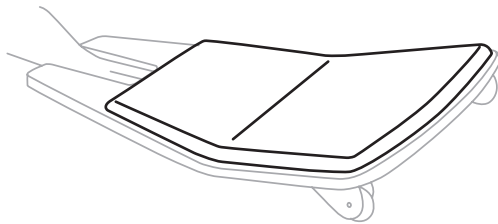

Dimensions
Weight

L 26.25" x W 24.25" x H 0.8"
4.25 lbs.

FEATURES

- Reduces strain and pressure on feet and legs
- Ergonomist-recommended
- Removable
- One year warranty

SHIPPING DETAILS

Ships fully assembled.

Box is L 30" x W 30" x H 1", weight is 6 lbs.

ANTI-FATIGUE MAT

An Extra Layer of Comfort

Add an extra layer of comfort and cushioning beneath your feet. Ergonomist-recommended mat reduces strain and pressure on feet and legs.

MATERIALS

Closed cell soft polyurethane foam.

WORKS WITH

- Focal Upright Locus Seat
- Complement to any standing desk