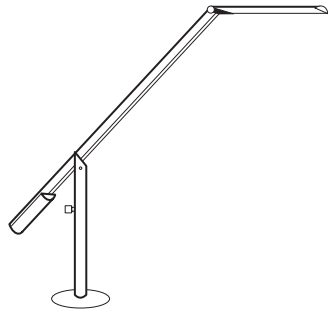

Dimensions
Weight