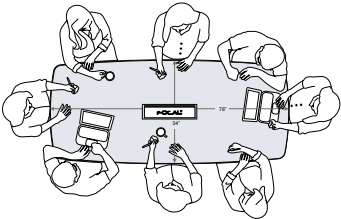

94" x 36"

Recommended Team Size

Small to medium sized teams

Medium to large sized teams

Weight Rating

Rated to hold up to 300 lbs

Rated to hold up to 300 lbs

Height-Adjustable